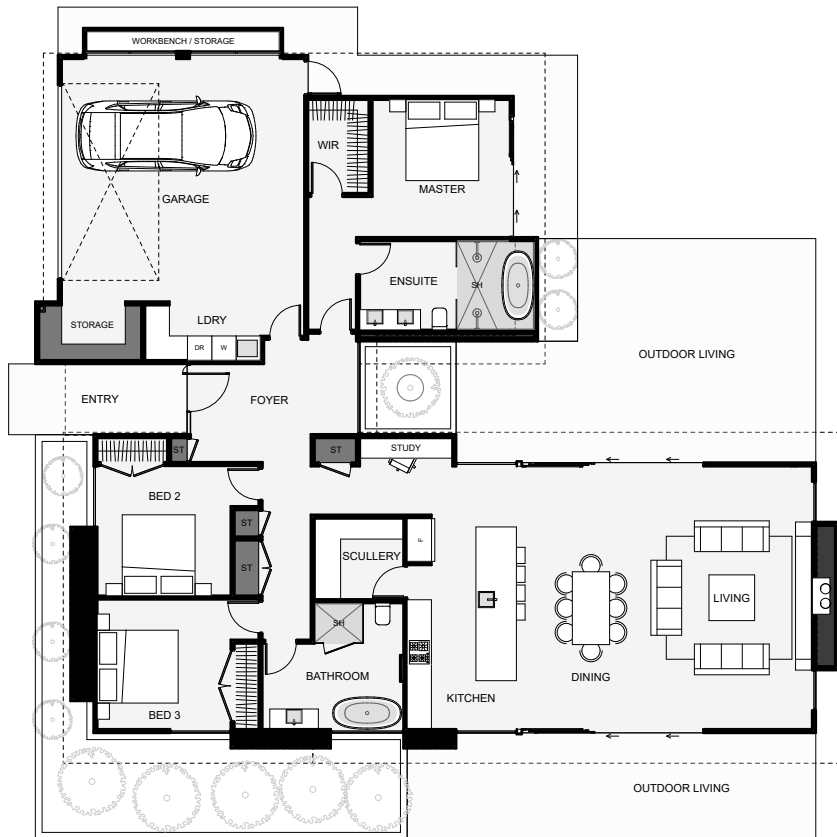

The Home is a modern styled home with a smart layout. From the moment you step inside the foyer, your eyes will face a small tree garden, facing north, framed by a full height window. The master enjoys its own private wing off the foyer with an ensuite to die for. Some nice features in this design include the scullery, high ceilings in the living and master with overhead glazing for a light living space, a study nook, plenty of storage, a workbench and a large laundry. If you like modern styled homes, this is a design you cannot pass on!

Floor Area: 223m²

2
 3
 2
 1
 19.9m 17.8m

Contact us

Call Ben: 027 315 9165

E: hello@falloonbuilders.co.nz

www.falloonbuilders.co.nz