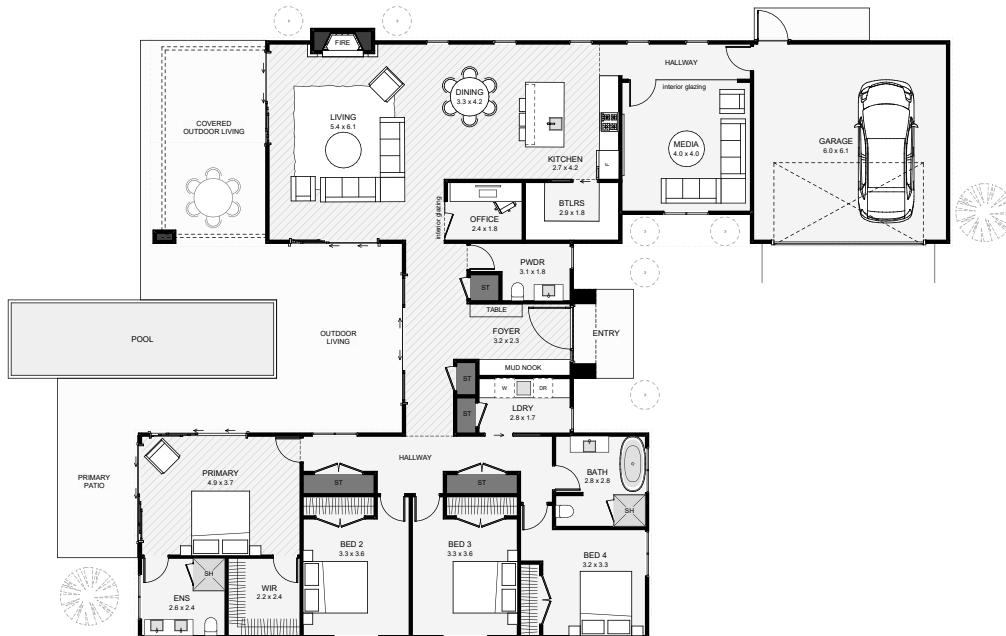

This modern barn-style home blends contemporary design with traditional farmhouse charm, ideal for a family. It features four spacious bedrooms, an office, a media room, and a butler's pantry. Expansive windows fill the home with natural light, while the covered outdoor living area and open patio provide perfect spaces for family gatherings and relaxation. The clean lines, vertical siding, and sleek gable roofs create a striking exterior, making this home both stylish and comfortable.

Floor Area: 262m<sup>2</sup>

 2
  4+
  2.5
  2
  25.2m
  18.6m

Contact us

Call Ben: 027 315 9165

E: [hello@falloonbuilders.co.nz](mailto:hello@falloonbuilders.co.nz)

[www.falloonbuilders.co.nz](http://www.falloonbuilders.co.nz)