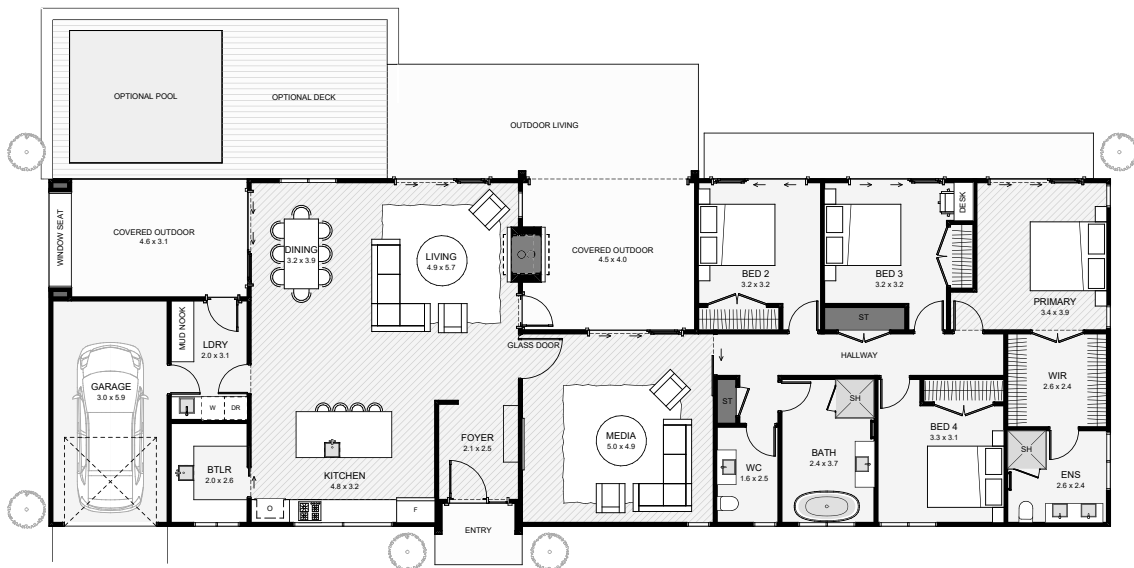

This barn-style home combines rustic appeal with modern living. Clad in weatherboard and vertical board, it features a stone chimney that adds warmth and character. Dual outdoor living areas with back-to-back fireplaces offer cosy spaces year-round, while the large kitchen with a butler's pantry makes entertaining effortless. With two living rooms, this design balances connection and relaxation, perfect for every lifestyle.

Floor Area: 217m²

1
 4
 2
 2
 27.7m
 9.5m

Contact us

Call Ben: 027 315 9165

E: hello@falloonbuilders.co.nz

www.falloonbuilders.co.nz